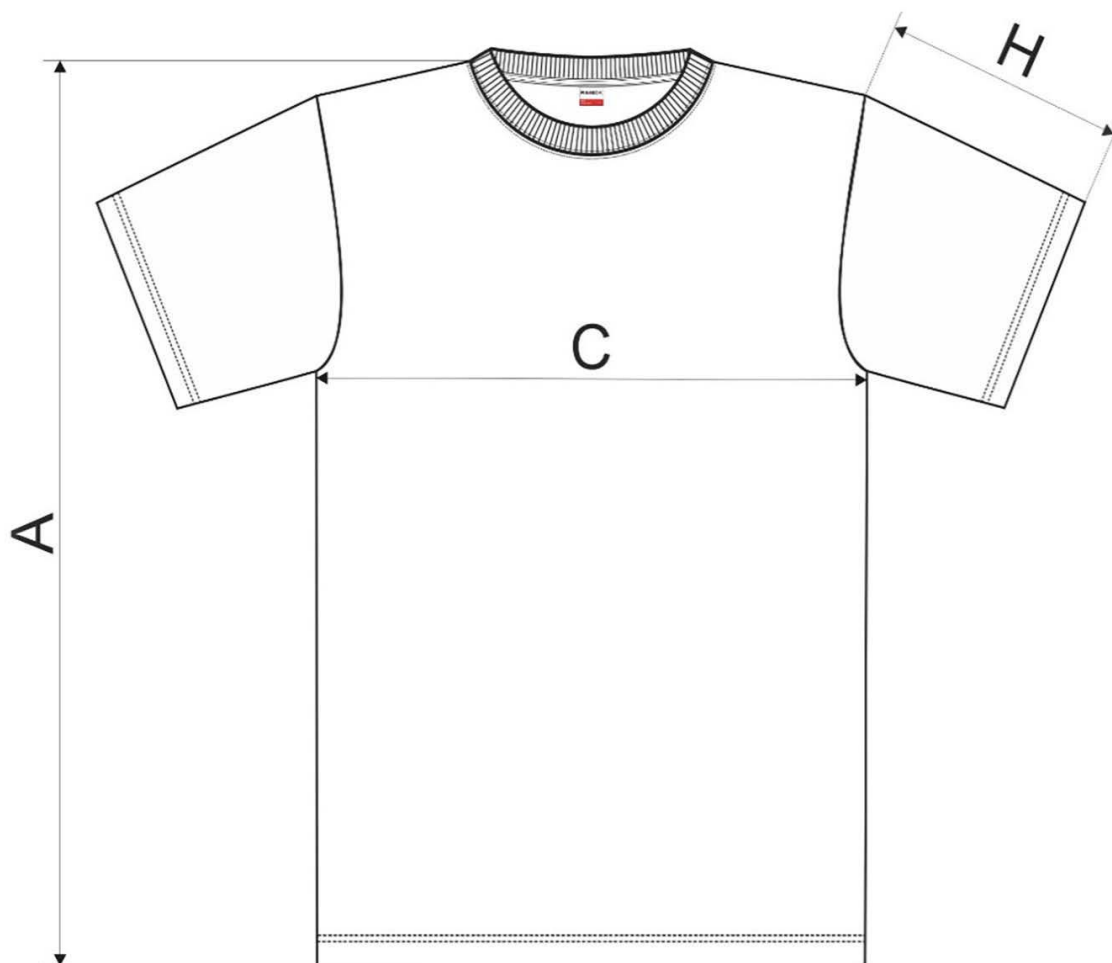

## ► RECALL R07

♀ T-shirt

size [cm]	S	M	L	XL	2XL	3XL	4XL	5XL	6XL
A	70	72	74	76	78	81	84	87	90
C	47	51	55	59	64	70	76	82	88
H	21	22	23	24	25	26	27	28	29

All size specifications listed are in cm. Accepted tolerance of up to +/- 5%.